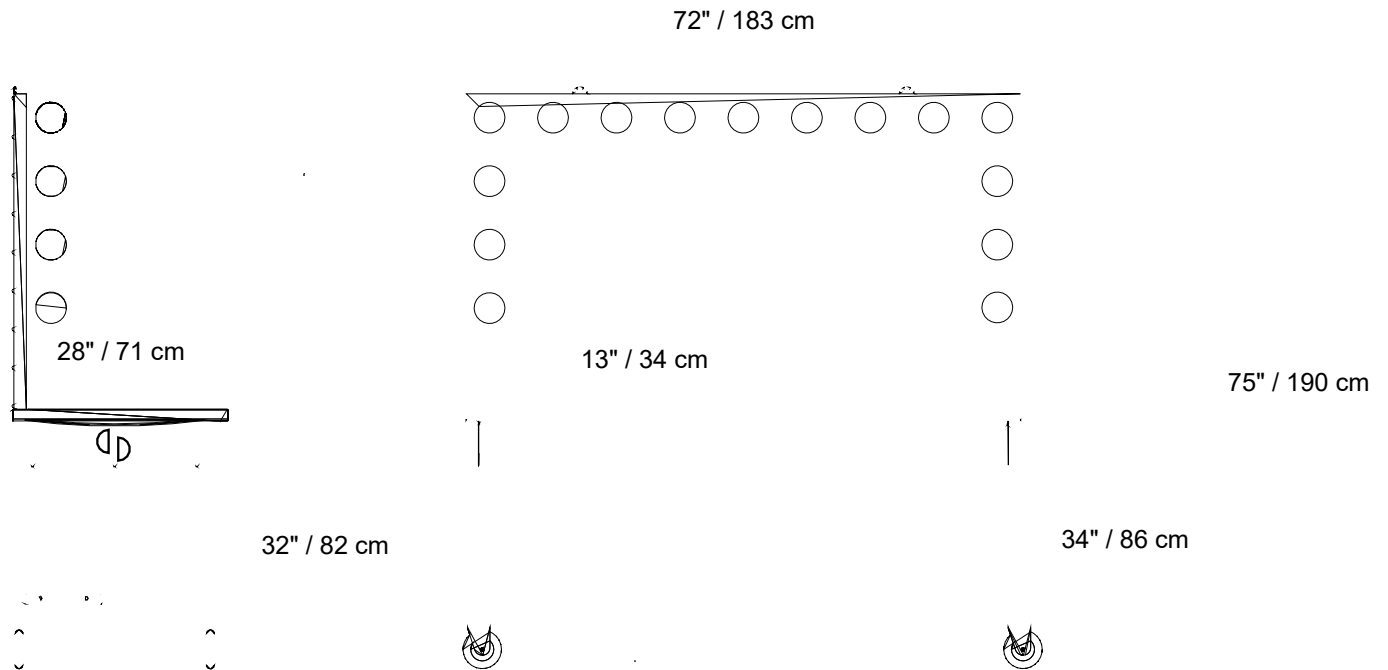

TYPE :122

MARILYN 72" STATION

MEASUREMENTS: 27" X 72" X 75" 68.5 CM X 182.88 CM X 190.5 CM

WEIGHT (TABLE): 190 LBS / 86.18 KG

PARTS FOR ASSEMBLY

10 EA, 14 MM X 20 MM BOLTS

4 EA, 14 MM NUTS

14 EA, 14 MM WASHERS

1 EA, 17 MM CASTER WRENCH

1 EA, NORTH AMERICAN GDNF NF027 10A 125V POWER CORD

BULBS

LIGHT RECEPTACLES ARE AN E26 STANDARD LAMBASE. BULBS INCLUDED WITH EACH STATION ARE: 120V 8W CCT: 2700K E27 DIMMABLE LED BULB

CRATE

MEASUREMENTS: 14" X 76" X 48" 35.6 CM X 193.04 CM X 121.9 CM

WEIGHT (TABLE & CRATE): 290 LB / 131.54 KG