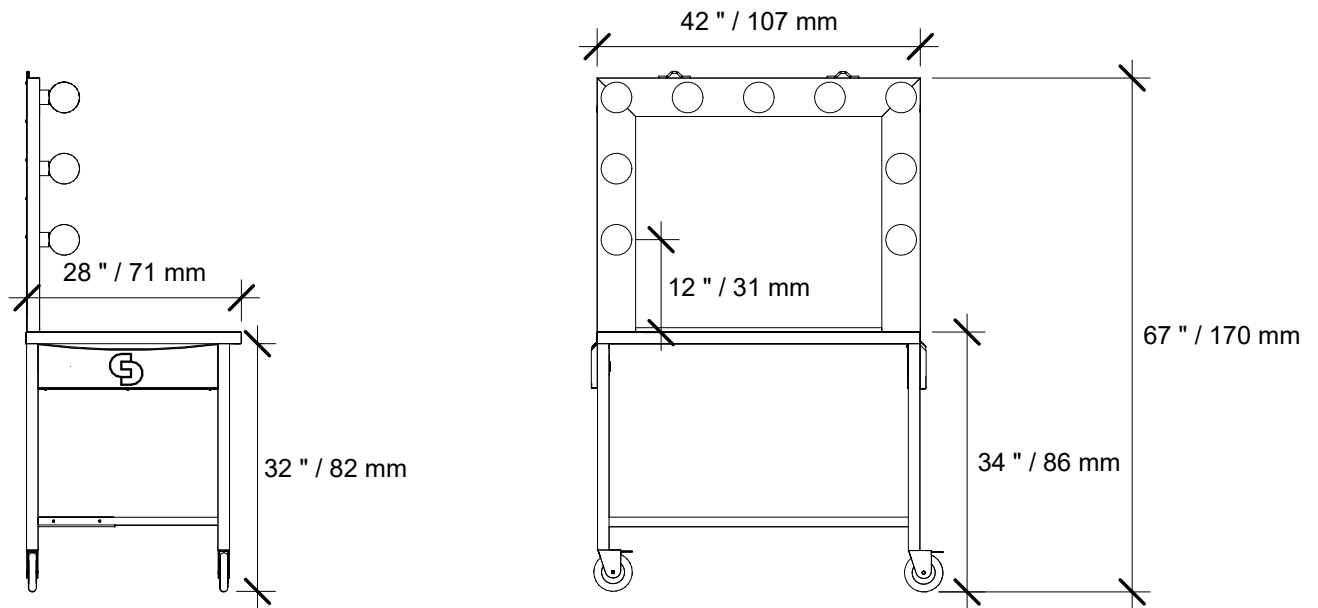

TYPE : 122

AUDREY 42" STATION

MEASUREMENTS: 27" X 42" X 67" 68.5 CM X 106.68 CM X 170.18 CM

WEIGHT (TABLE): 145 LBS / 65.77 KG

PARTS FOR ASSEMBLY

10 EA, 14 MM X 20 MM BOLTS

4 EA, 14 MM NUTS

14 EA, 14 MM WASHERS

1 EA, 17 MM CASTER WRENCH

1 EA, NORTH AMERICAN GDNF NF027 10A 125V POWER CORD

BULBS

LIGHT RECEPTACLES ARE AN E26 STANDARD LAMBASE. BULBS INCLUDED WITH EACH STATION ARE: 120V 8W CCT: 2700K E27 DIMMABLE LED BULB

CRATE

MEASUREMENTS: 24" X 45" X 48" 60.9 CM X 114.3 CM X 121.9 CM

WEIGHT (TABLE & CRATE): 210 LB / 95.25 KG