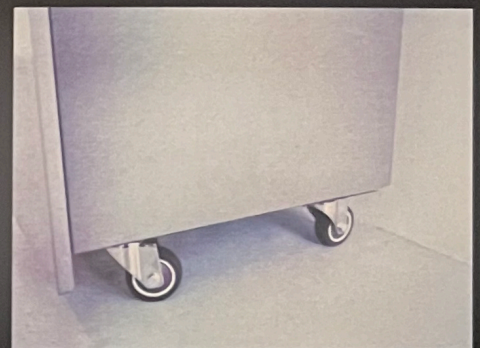

### MEASUREMENTS

17.71" X 16.5" X 31.5" / 45 CM X 42 CM X 80 CM

**WEIGHT** : 97 LBS / 44.5 KG

### CRATE

MEASUREMENTS: 21.25" X 37.5" X 24.625" / 53.98 CM X 95.25 CM X 62.55 CM

WEIGHT: 150 LBS / 68.03 KG

THIS IS DESIGNED TO HOLD ALL OF THE  
STYLIST TOOLS AND WORKS  
WITH ANY OF OUR STATIONS  
BY STORING UNDER THE TOP