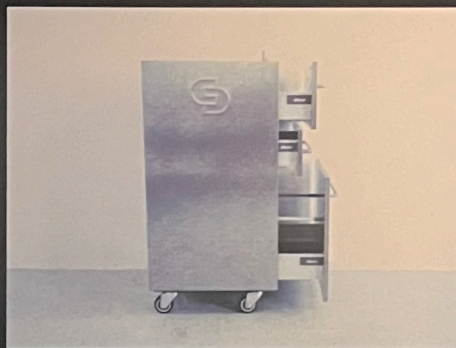

### MEASUREMENTS

17.71" X 16.5" X 31.5" / 45 CM X 42 CM X 80 CM

**WEIGHT** : 97 LBS / 44.5 KG