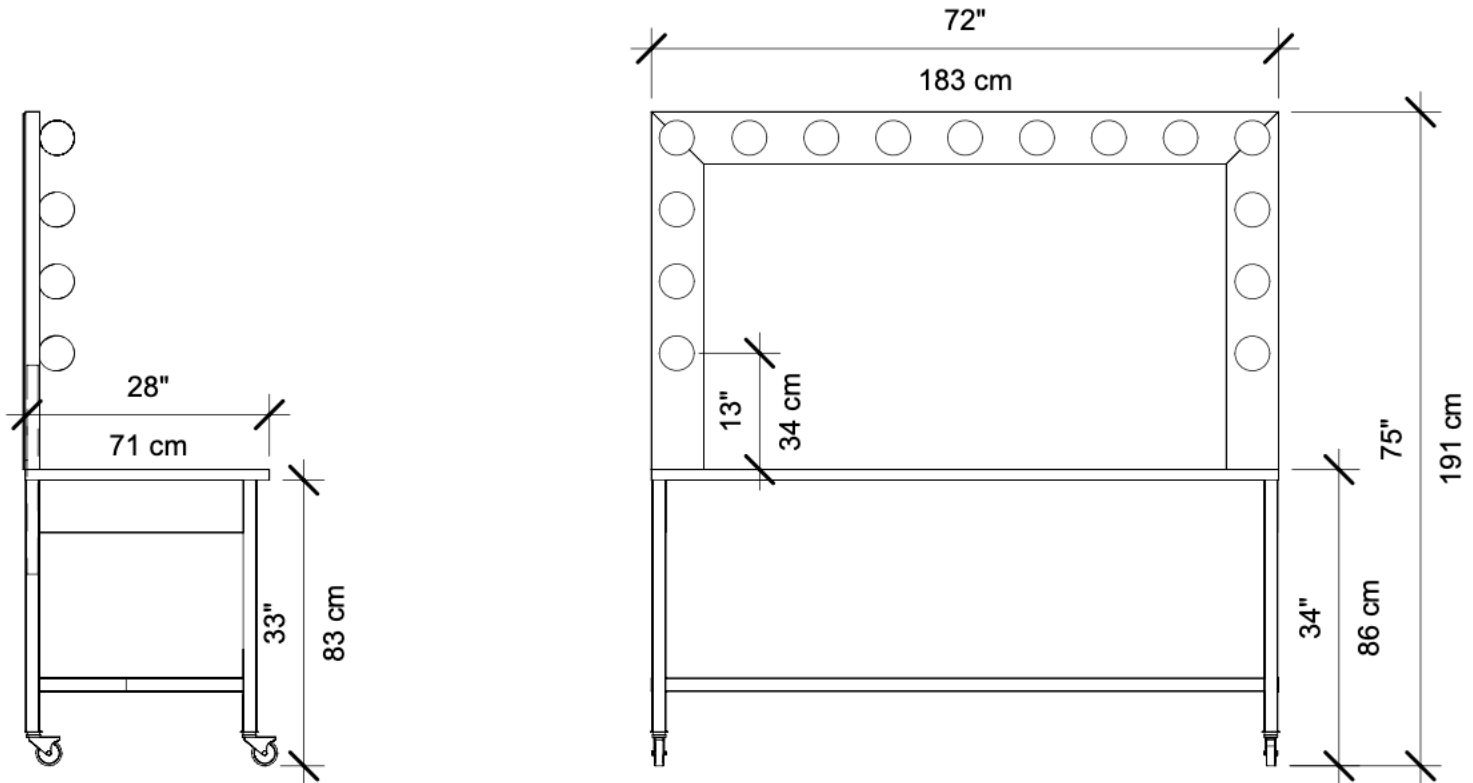

MARILYN, 72" TABLE

MEASUREMENTS: 27" X 54" X 75" 68.5 CM X 137.16 CM X 190.5 CM

WEIGHT (TABLE): 190 LBS / 86.18 KG

PARTS FOR ASSEMBLY

10-14, MM X 20 MM BOLTS

4-14, MM NUTS

14 EA, 14 MM WASHERS

1 EA, 17 MM CASTER WRENCH

1 EA, NORTH AMERICAN GDNF NF027 10A 125V POWER CORD

BULBS

LIGHT RECEPTACLES ARE AN E26 STANDARD LAMBASE. BULBS INCLUDED WITH EACH STATION ARE: 120V 8W CCT: 2700K E27 DIMMABLE LED BULB

CRATE

MEASUREMENTS: 14" X 76" X 48" 35.6 CM X 193.4 CM X 121.9 CM

WEIGHT (TABLE & CRATE): 290 LB / 131.54 KG